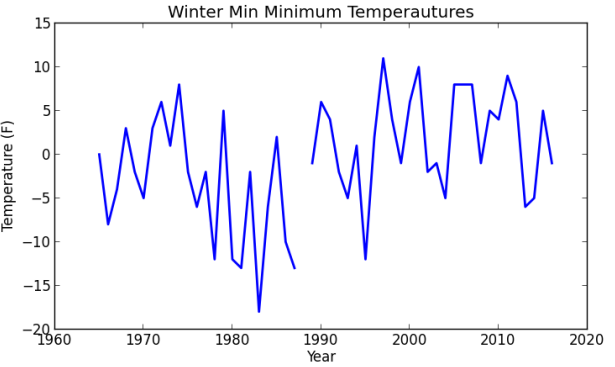

Cape May Max Minimum Temperatures

Cape May Min Minimum Temperatures

Charlotteburg Reservoir Max Minimum Temperatures

Charlotteburg Reservoir Min Minimum Temperatures

Indian Mills Max Minimum Temperatures

Indian Mills Min Minimum Temperatures