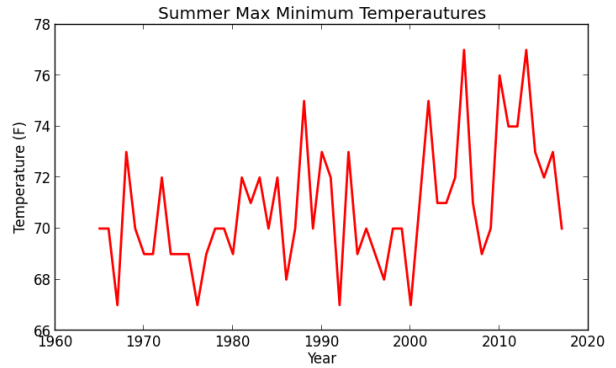

Cape May Max Minimum Temperatures

Cape May Min Minimum Temperatures

Charlotteburg Reservoir Max Minimum Temperatures

Charlotteburg Reservoir Min Minimum Temperatures

Indian Mills Max Minimum Temperatures

Indian Mills Min Minimum Temperatures