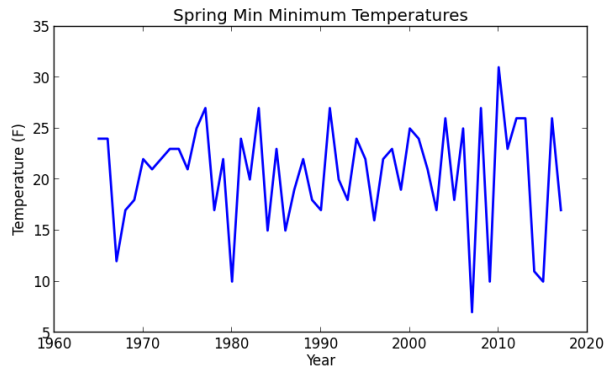

Cape May Max Minimum Temperatures

Cape May Min Minimum Temperatures

Charlotteburg Reservoir Max Minimum Temperatures

Charlotteburg Reservoir Min Minimum Temperatures

Indian Mills Max Minimum Temperatures

Indian Mills Min Minimum Temperatures