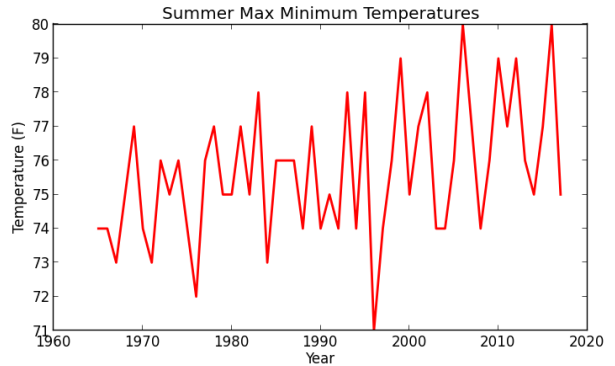

Cape May Max Minimum Temperatures

Cape May Min Minimum Temperatures

Charlotteburg Reservoir Max Minimum Temperatures

Charlotteburg Reservoir Min Minimum Temperatures

Indian Mills Max Minimum Temperatures

Indian Mills Min Minimum Temperatures