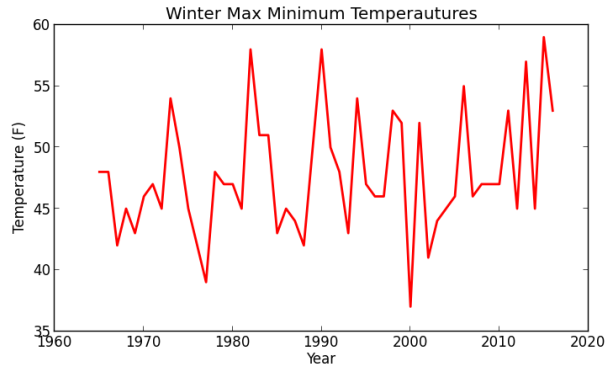

Newark Liberty Intl AP Max Minimum Temperatures