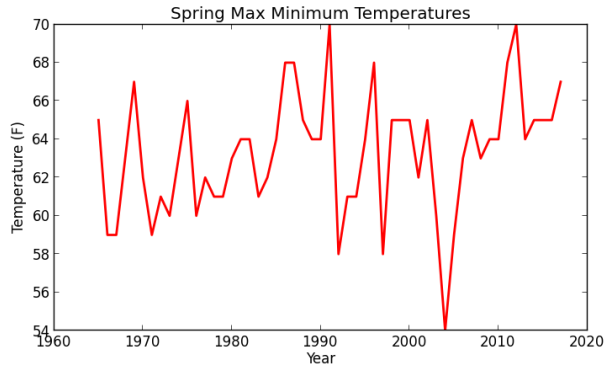

Cape May Max Minimum Temperatures

Cape May Min Minimum Temperatures

Charlotteburg Reservoir Max Minimum Temperatures

Charlotteburg Reservoir Min Minimum Temperatures

Indian Mills Max Minimum Temperatures

Indian Mills Min Minimum Temperatures