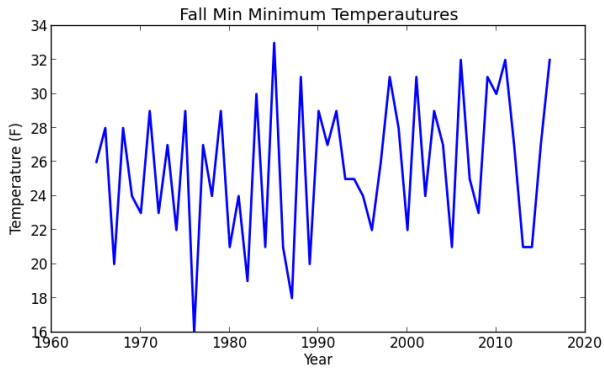

New Brunswick Max Minimum Temperatures

New Brunswick Min Minimum Temperatures

Newark Liberty Intl AP Max Minimum Temperatures

Newark Liberty Intl AP Min Minimum Temperatures

Seabrook Farms Max Minimum Temperatures