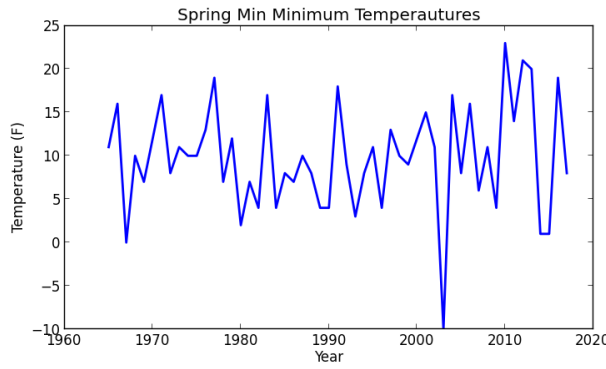

Cape May Max Minimum Temperatures

Cape May Min Minimum Temperatures

Charlotteburg Reservoir Max Minimum Temperatures

Charlotteburg Reservoir Min Minimum Temperatures

Indian Mills Max Minimum Temperatures

Indian Mills Min Minimum Temperatures