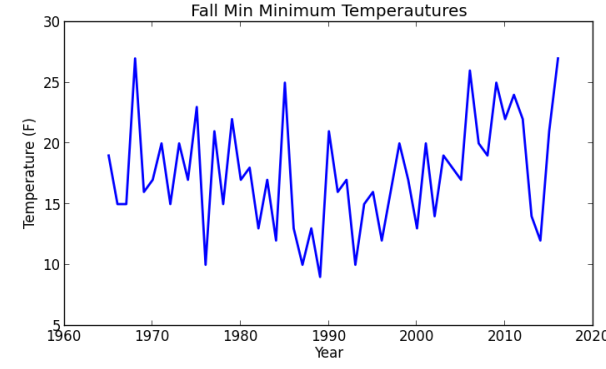

Cape May Max Minimum Temperatures

Cape May Min Minimum Temperatures

Charlotteburg Reservoir Max Minimum Temperatures

Charlotteburg Reservoir Min Minimum Temperatures

Indian Mills Max Minimum Temperatures

Indian Mills Min Minimum Temperatures