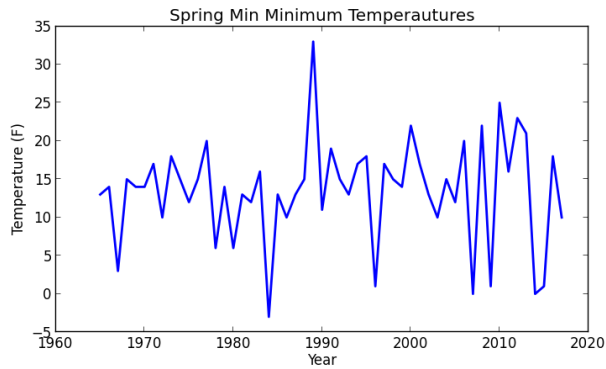

Cape May Max Minimum Temperatures

Cape May Min Minimum Temperatures

Charlotteburg Reservoir Max Minimum Temperatures

Charlotteburg Reservoir Min Minimum Temperatures

Indian Mills Max Minimum Temperatures

Indian Mills Min Minimum Temperatures