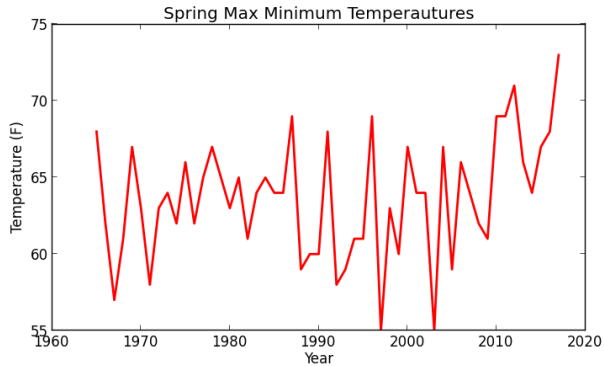

New Brunswick Max Minimum Temperatures