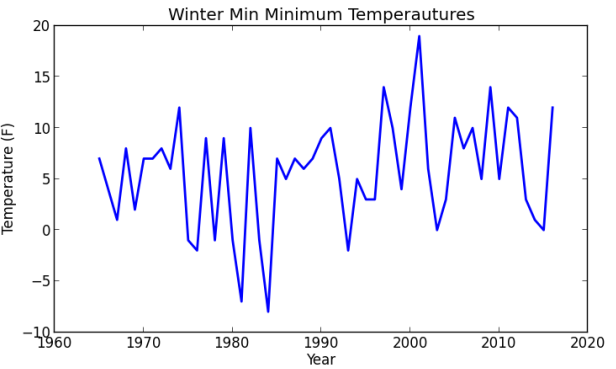

New Brunswick Max Minimum Temperatures

New Brunswick Min Minimum Temperatures

Newark Liberty Intl AP Max Minimum Temperatures

Newark Liberty Intl AP Min Minimum Temperatures

Seabrook Farms Max Minimum Temperatures