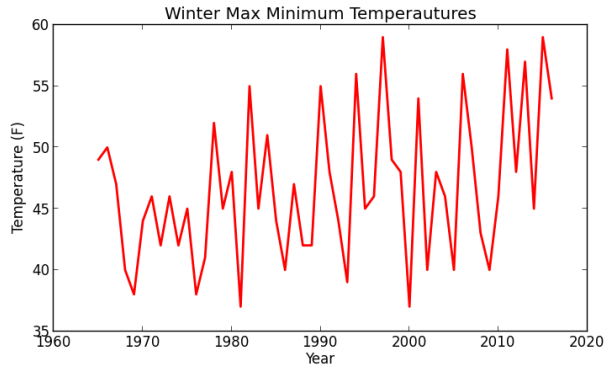

New Brunswick Max Minimum Temperatures