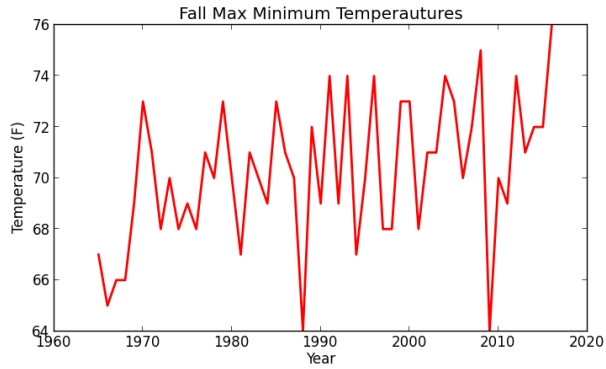

Cape May Max Minimum Temperatures

Cape May Min Minimum Temperatures

Charlotteburg Reservoir Max Minimum Temperatures

Charlotteburg Reservoir Min Minimum Temperatures

Indian Mills Max Minimum Temperatures

Indian Mills Min Minimum Temperatures