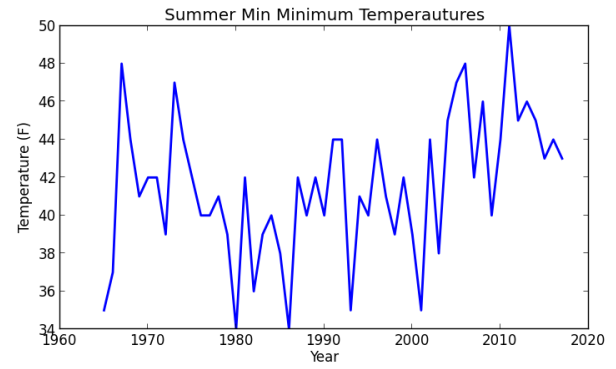

Cape May Max Minimum Temperatures

Cape May Min Minimum Temperatures

Charlotteburg Reservoir Max Minimum Temperatures

Charlotteburg Reservoir Min Minimum Temperatures

Indian Mills Max Minimum Temperatures

Indian Mills Min Minimum Temperatures