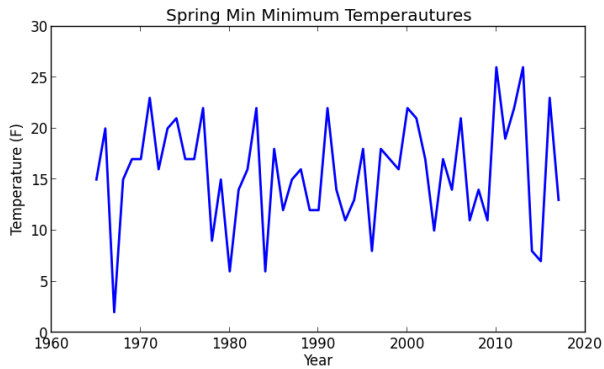

New Brunswick Min Minimum Temperatures