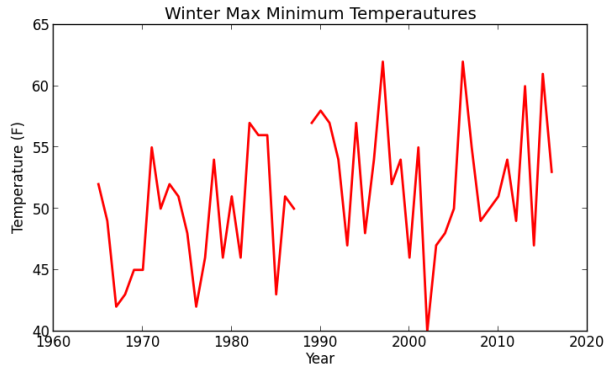

Cape May Max Minimum Temperatures

Cape May Min Minimum Temperatures

Charlotteburg Reservoir Max Minimum Temperatures

Charlotteburg Reservoir Min Minimum Temperatures

Indian Mills Max Minimum Temperatures

Indian Mills Min Minimum Temperatures