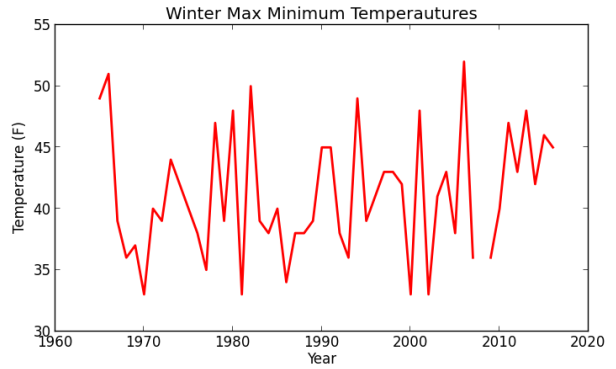

Cape May Max Minimum Temperatures

Cape May Min Minimum Temperatures

Charlotteburg Reservoir Max Minimum Temperatures

Charlotteburg Reservoir Min Minimum Temperatures

Indian Mills Max Minimum Temperatures

Indian Mills Min Minimum Temperatures