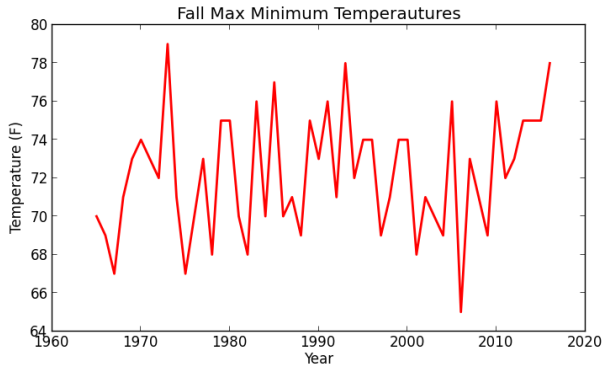

Newark Liberty Intl AP Max Minimum Temperatures