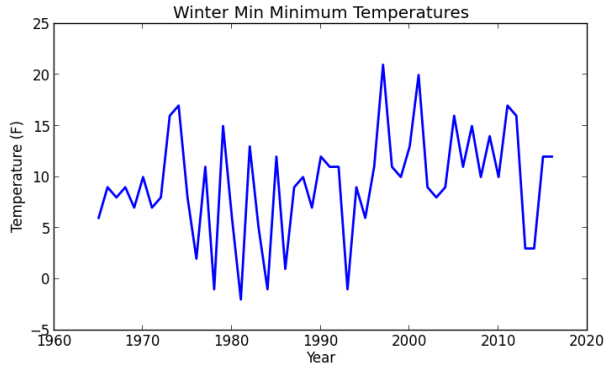

Cape May Max Minimum Temperatures

Cape May Min Minimum Temperatures

Charlotteburg Reservoir Max Minimum Temperatures

Charlotteburg Reservoir Min Minimum Temperatures

Indian Mills Max Minimum Temperatures

Indian Mills Min Minimum Temperatures