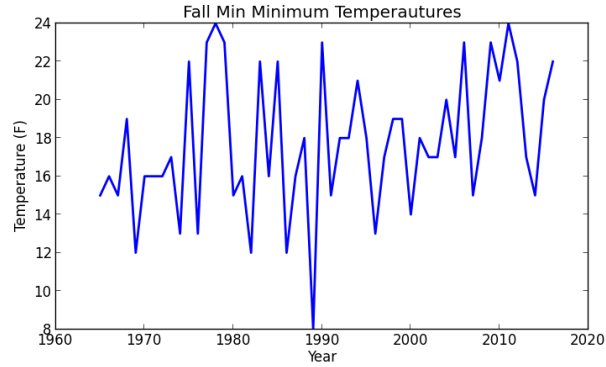

Cape May Max Minimum Temperatures

Cape May Min Minimum Temperatures

Charlotteburg Reservoir Max Minimum Temperatures

Charlotteburg Reservoir Min Minimum Temperatures

Indian Mills Max Minimum Temperatures

Indian Mills Min Minimum Temperatures