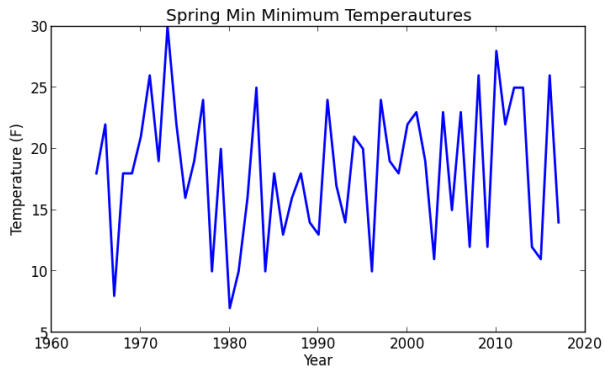

New Brunswick Max Minimum Temperatures

New Brunswick Min Minimum Temperatures

Newark Liberty Intl AP Max Minimum Temperatures

Newark Liberty Intl AP Min Minimum Temperatures

Seabrook Farms Max Minimum Temperatures