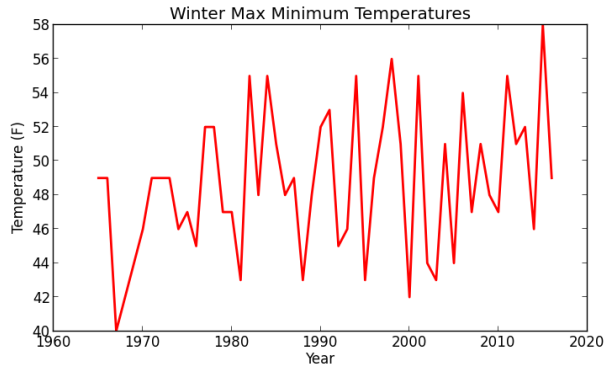

Cape May Max Minimum Temperatures

Cape May Min Minimum Temperatures

Charlotteburg Reservoir Max Minimum Temperatures

Charlotteburg Reservoir Min Minimum Temperatures

Indian Mills Max Minimum Temperatures

Indian Mills Min Minimum Temperatures