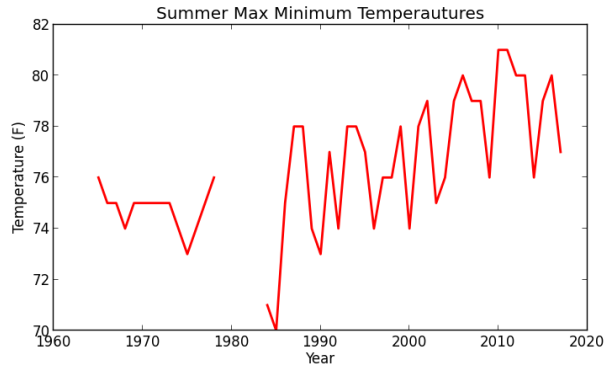

New Brunswick Max Minimum Temperatures

New Brunswick Min Minimum Temperatures

Newark Liberty Intl AP Max Minimum Temperatures

Newark Liberty Intl AP Min Minimum Temperatures

Seabrook Farms Max Minimum Temperatures