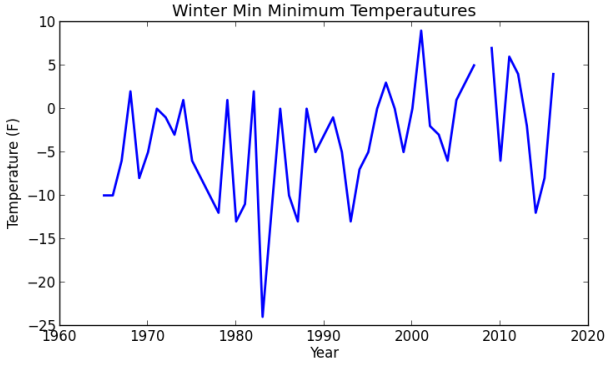

Cape May Max Minimum Temperatures

Cape May Min Minimum Temperatures

Charlotteburg Reservoir Max Minimum Temperatures

Charlotteburg Reservoir Min Minimum Temperatures

Indian Mills Max Minimum Temperatures

Indian Mills Min Minimum Temperatures