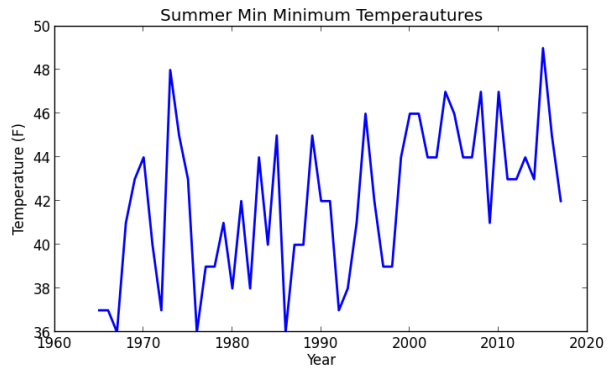

Cape May Max Minimum Temperatures

Cape May Min Minimum Temperatures

Charlotteburg Reservoir Max Minimum Temperatures

Charlotteburg Reservoir Min Minimum Temperatures

Indian Mills Max Minimum Temperatures

Indian Mills Min Minimum Temperatures