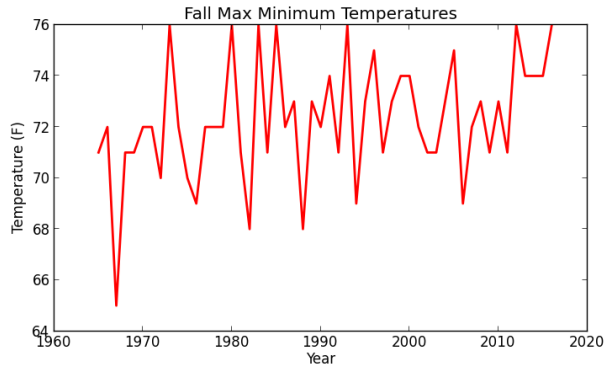

Cape May Max Minimum Temperatures

Cape May Min Minimum Temperatures

Charlotteburg Reservoir Max Minimum Temperatures

Charlotteburg Reservoir Min Minimum Temperatures

Indian Mills Max Minimum Temperatures

Indian Mills Min Minimum Temperatures