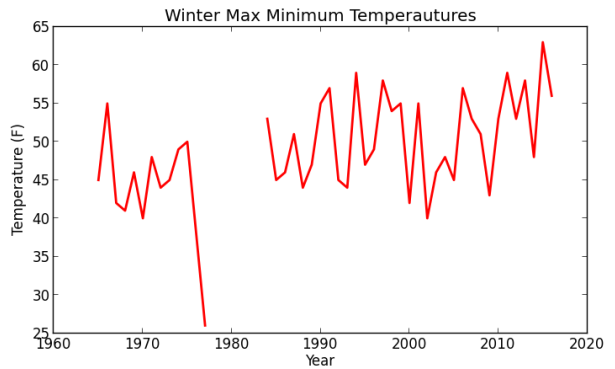

New Brunswick Max Minimum Temperatures

New Brunswick Min Minimum Temperatures

Newark Liberty Intl AP Max Minimum Temperatures

Newark Liberty Intl AP Min Minimum Temperatures

Seabrook Farms Max Minimum Temperatures