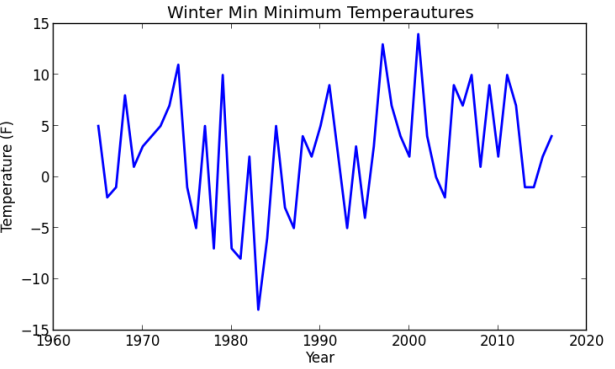

New Brunswick Min Minimum Temperatures