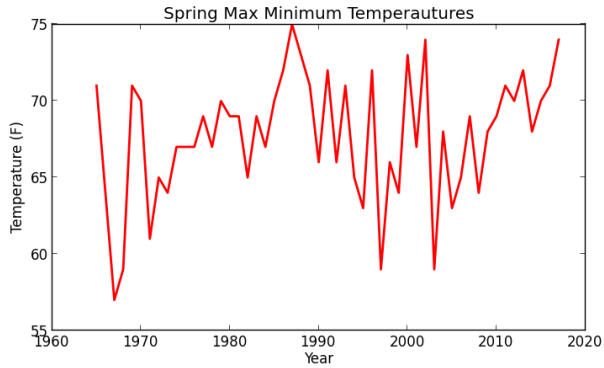

Newark Liberty Intl AP Max Minimum Temperatures