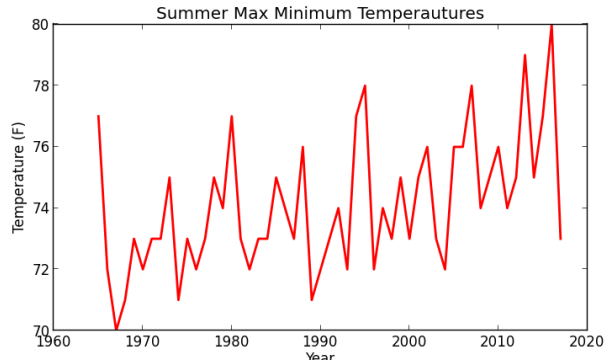

Cape May Max Minimum Temperatures

Cape May Min Minimum Temperatures

Charlotteburg Reservoir Max Minimum Temperatures

Charlotteburg Reservoir Min Minimum Temperatures

Indian Mills Max Minimum Temperatures

Indian Mills Min Minimum Temperatures