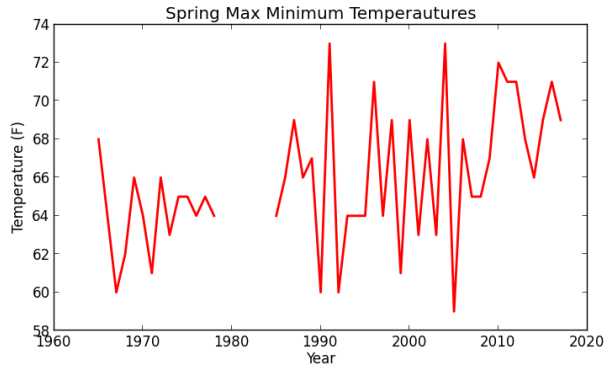

New Brunswick Max Minimum Temperatures

New Brunswick Min Minimum Temperatures

Newark Liberty Intl AP Max Minimum Temperatures

Newark Liberty Intl AP Min Minimum Temperatures

Seabrook Farms Max Minimum Temperatures