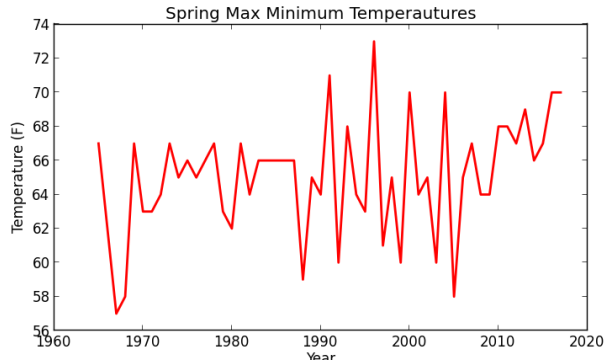

Cape May Max Minimum Temperatures

Cape May Min Minimum Temperatures

Charlotteburg Reservoir Max Minimum Temperatures

Charlotteburg Reservoir Min Minimum Temperatures

Indian Mills Max Minimum Temperatures

Indian Mills Min Minimum Temperatures