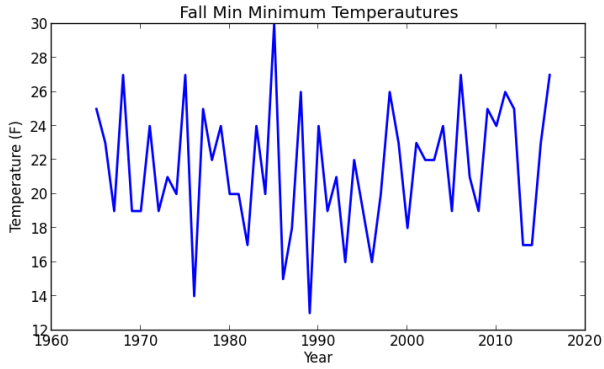

New Brunswick Min Minimum Temperatures