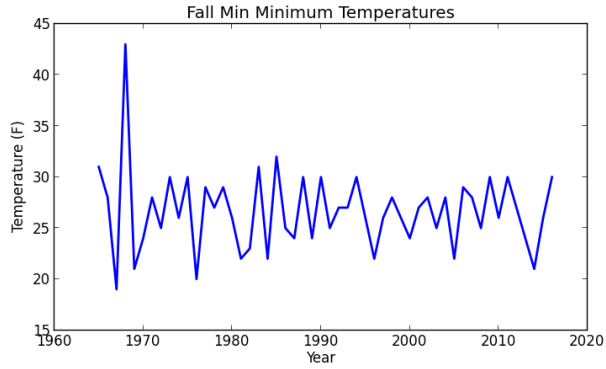

Cape May Max Minimum Temperatures

Cape May Min Minimum Temperatures

Charlotteburg Reservoir Max Minimum Temperatures

Charlotteburg Reservoir Min Minimum Temperatures

Indian Mills Max Minimum Temperatures

Indian Mills Min Minimum Temperatures