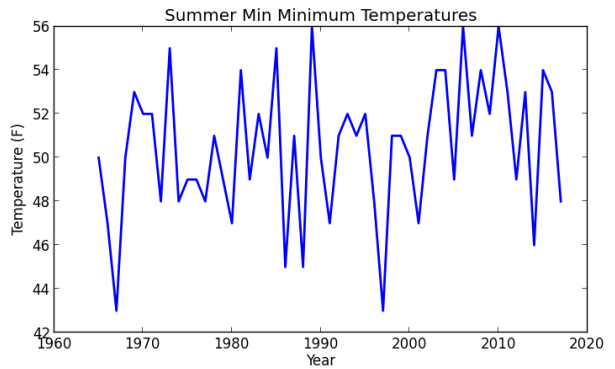

Cape May Max Minimum Temperatures

Cape May Min Minimum Temperatures

Charlotteburg Reservoir Max Minimum Temperatures

Charlotteburg Reservoir Min Minimum Temperatures

Indian Mills Max Minimum Temperatures

Indian Mills Min Minimum Temperatures