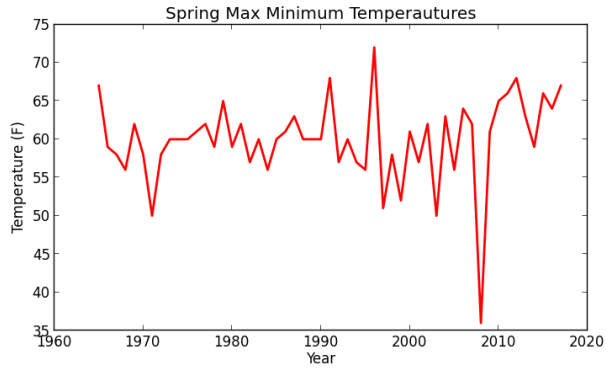

Cape May Max Minimum Temperatures

Cape May Min Minimum Temperatures

Charlotteburg Reservoir Max Minimum Temperatures

Charlotteburg Reservoir Min Minimum Temperatures

Indian Mills Max Minimum Temperatures

Indian Mills Min Minimum Temperatures