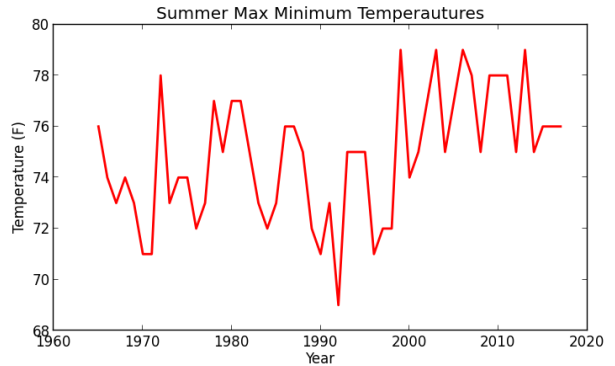

New Brunswick Max Minimum Temperatures