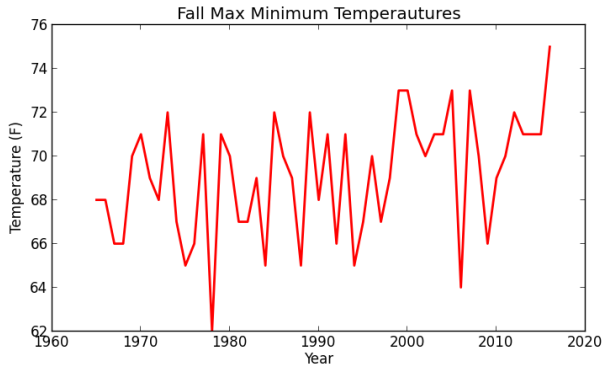

New Brunswick Max Minimum Temperatures