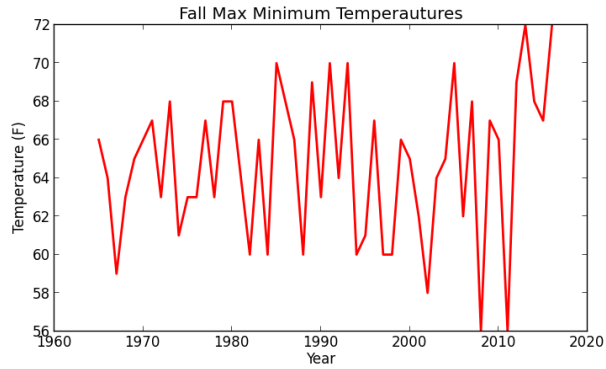

Cape May Max Minimum Temperatures

Cape May Min Minimum Temperatures

Charlotteburg Reservoir Max Minimum Temperatures

Charlotteburg Reservoir Min Minimum Temperatures

Indian Mills Max Minimum Temperatures

Indian Mills Min Minimum Temperatures