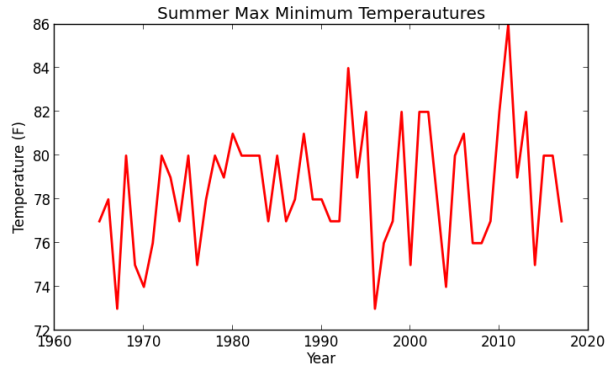

Newark Liberty Intl AP Max Minimum Temperatures