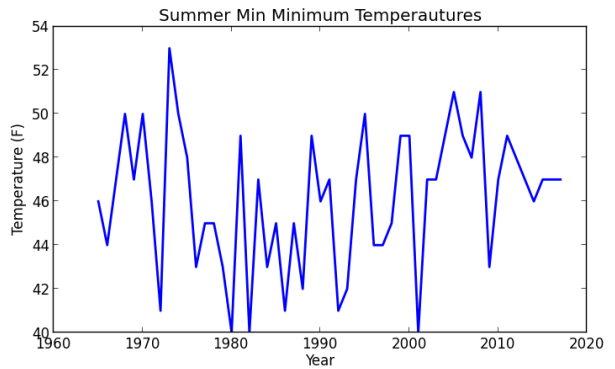

New Brunswick Min Minimum Temperatures