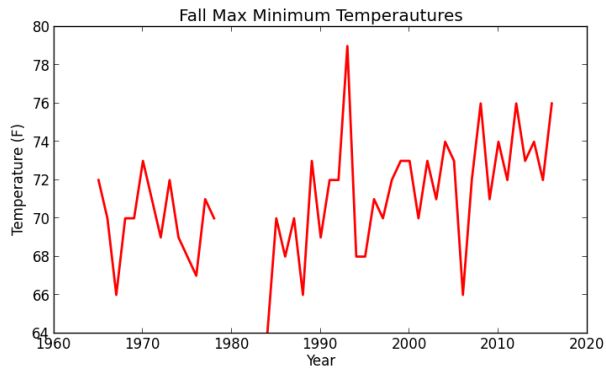

New Brunswick Max Minimum Temperatures

New Brunswick Min Minimum Temperatures

Newark Liberty Intl AP Max Minimum Temperatures

Newark Liberty Intl AP Min Minimum Temperatures

Seabrook Farms Max Minimum Temperatures