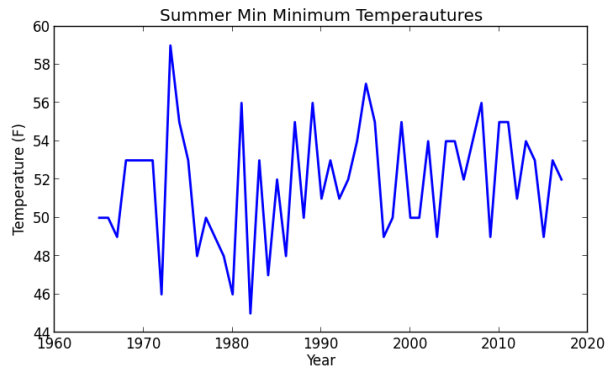

New Brunswick Max Minimum Temperatures

New Brunswick Min Minimum Temperatures

Newark Liberty Intl AP Max Minimum Temperatures

Newark Liberty Intl AP Min Minimum Temperatures

Seabrook Farms Max Minimum Temperatures