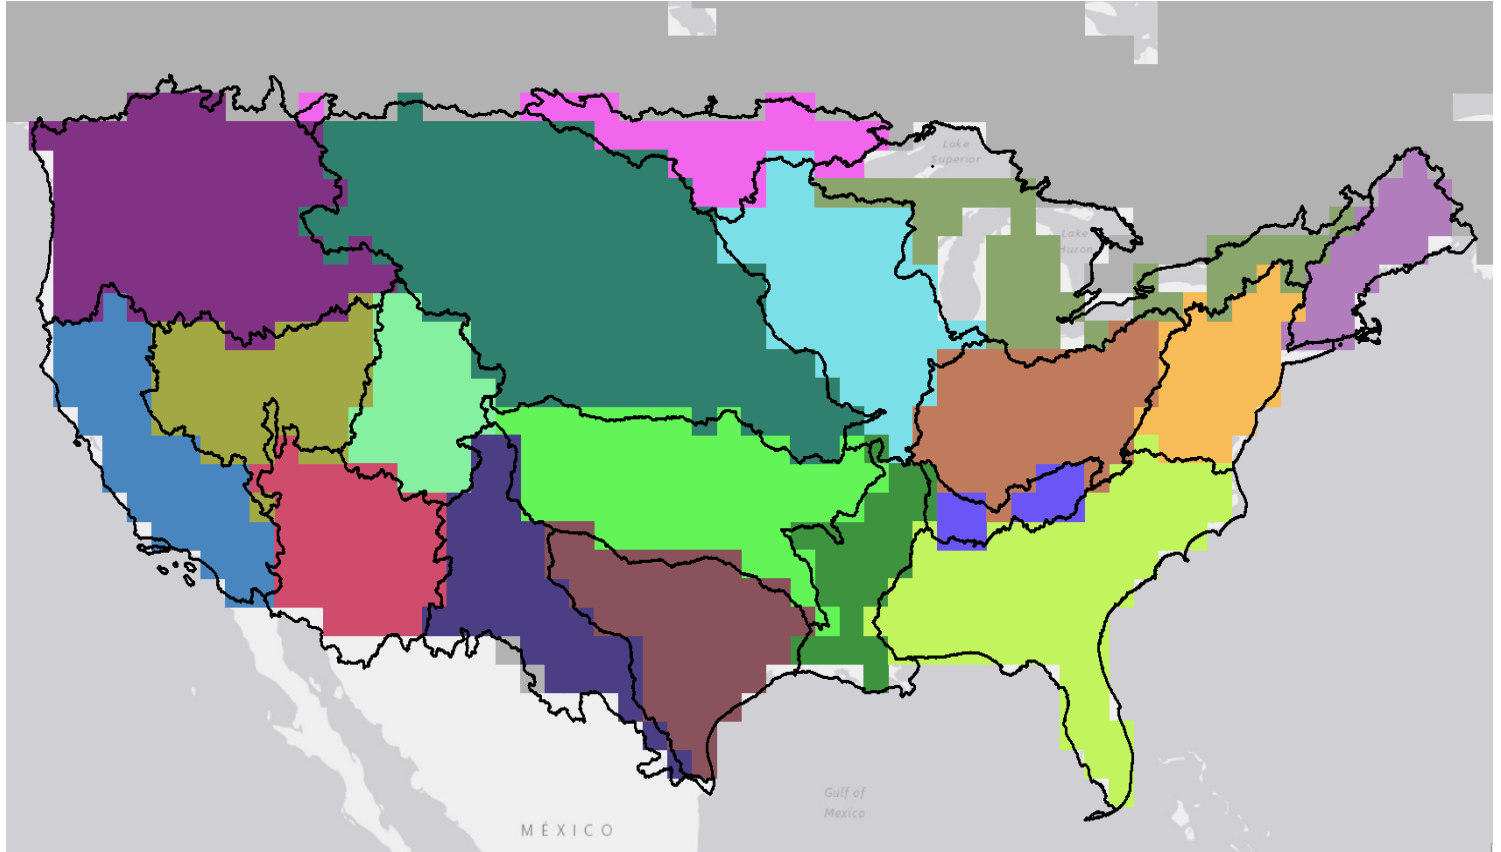

USGS Hydrologic Regions

Regional

- Alaska Region
- Arkansas-White-Red Region
- California Region
- Great Basin Region
- Great Lakes Region
- Lower Colorado Region
- Lower Mississippi Region
- Mid Atlantic Region
- Missouri Region
- New England Region
- Ohio Region
- Pacific Northwest Region
- Rio Grande Region
- Souris-Red-Rainy Region
- South Atlantic-Gulf Region
- Tennessee Region
- Texas-Gulf Region
- Upper Colorado Region
- Upper Mississippi Region

Sub-Regional

Basins