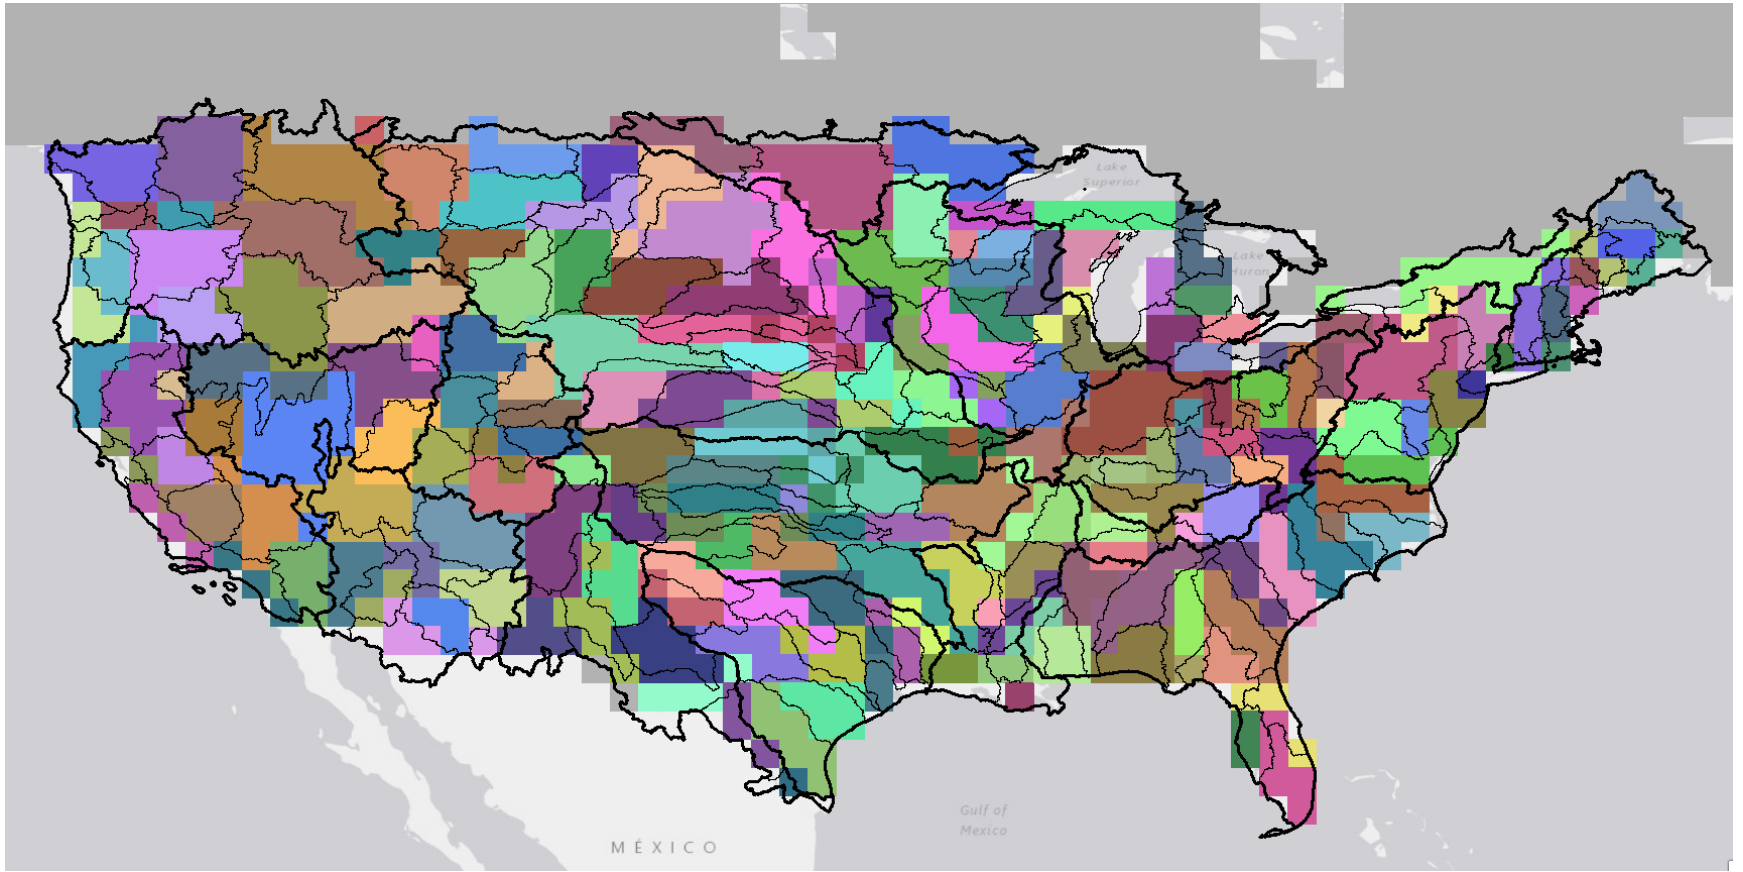

USGS Hydrologic Regions

Regional

- Alaska Region
- Arkansas-White-Red Region
- California Region
- Great Basin Region
- Great Lakes Region
- Lower Colorado Region
- Lower Mississippi Region
- Mid Atlantic Region
- Missouri Region
- New England Region
- Ohio Region
- Pacific Northwest Region
- Rio Grande Region
- Souris-Red-Rainy Region
- South Atlantic-Gulf Region
- Tennessee Region
- Texas-Gulf Region
- Upper Colorado Region
- Upper Mississippi Region

Sub-Regional

Basins